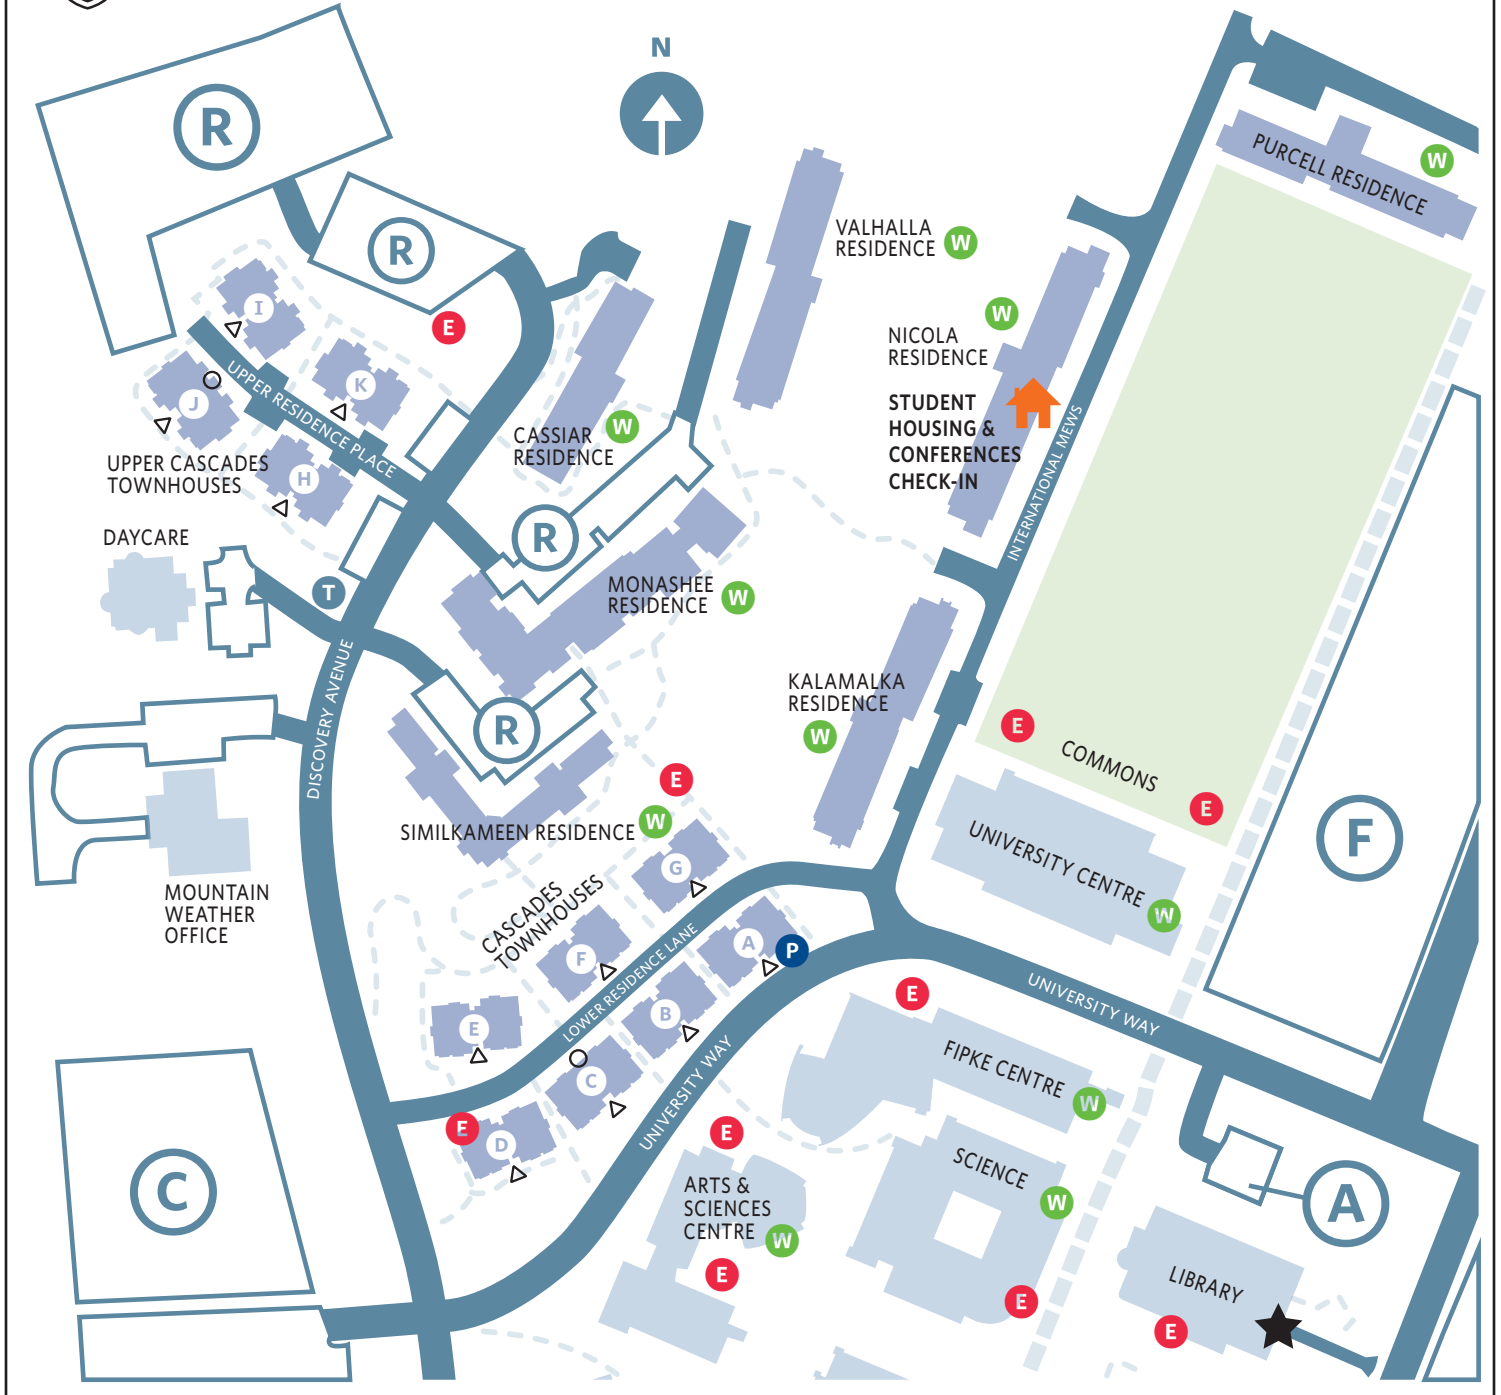

a place of mind

**STUDENT HOUSING & HOSPITALITY SERVICES
OKANAGAN CAMPUS MAP**

CONFERENCES & ACCOMMODATION
okanagan.ubcconferences.com

STUDENT HOUSING
housing.ubc.ca/okanagan

1290 International Mews, Kelowna, BC V1V 1V8
 T 250.807.8050 | F 250.807.9157

LEGEND	
★	SECURITY OFFICE
T	TICKET DISPENSER
E	EMERGENCY PHONE
P	PARKING OFFICE
W	WATER STATIONS
---	WALKWAY
🏠	STUDENT HOUSING & CONFERENCES CHECK-IN

a place of mind

**STUDENT HOUSING & HOSPITALITY SERVICES
OKANAGAN HOUSING & ACCOMMODATION MAP**

CONFERENCES & ACCOMMODATION
okanagan.ubcconferences.com

STUDENT HOUSING
housing.ubc.ca/okanagan

1290 International Mews, Kelowna, BC V1V 1V8
T 250.807.8050 | F 250.807.9157

LEGEND	
★	SECURITY OFFICE
T	TICKET DISPENSER
E	EMERGENCY PHONE
P	PARKING OFFICE
W	WATER STATIONS
- - -	WALKWAY
🏠	STUDENT HOUSING & CONFERENCES CHECK-IN